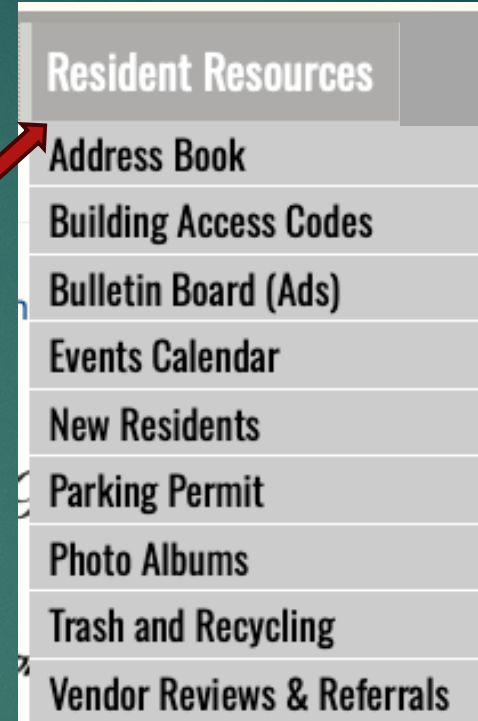

New menu choices.

When you log into the new J-Square website, your menu options will depend on your login type:

- • **All users** have access to the “Resident Resources” menu, providing useful information for 401 and 415 building residents.
- • **Owners** see an additional menu with links to files and information in the CAMS portal.

Note: To use these links, you must first log into the CAMS portal. A link is provided for easy access.