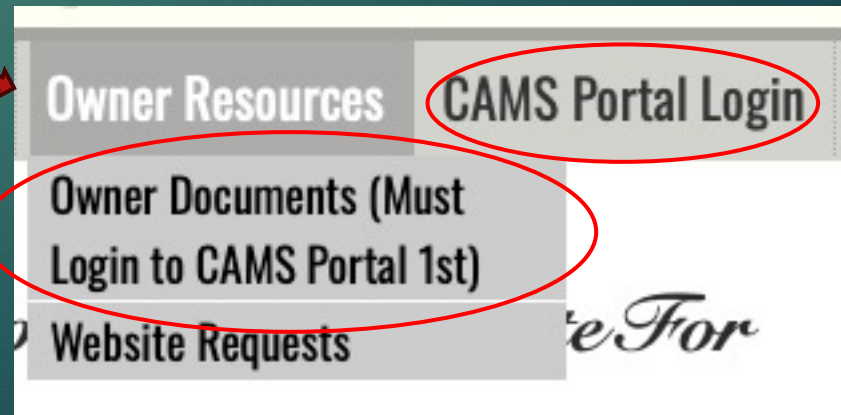

## Login

### Login Request

First Name:	<input type="text"/>	*
Last Name:	<input type="text"/>	*
Street Address:	<input type="text"/>	*
Lot/Unit#:	<input type="text"/>	*
Email Address:	<input type="text"/>	*
Phone Number:	<input type="text"/>	*
Owner or Tenant:	<input type="text"/>	*
To prevent automated SPAM, please enter LjF to submit your form (case sensitive):	<input type="text"/>	*

# New menu choices.

When you log into the new J-Square website, your menu options will depend on your login type:

- ▶ • **All users** have access to the “Resident Resources” menu, providing useful information for 401 and 415 building residents.
- ▶ • **Owners** see an additional menu with links to files and information in the CAMS portal.